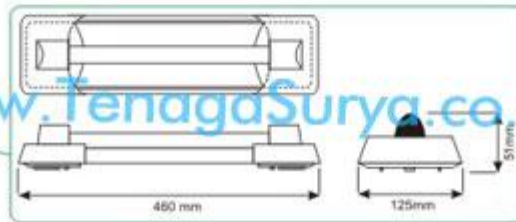

www.TenagaSurya.co.id

Spesifikasi :

General	
Product name	: S-Light
Product description	: 12VDC armature for fluore scent light
Operating Temperature	: -10°C to +55°C
Availiable Light Output Colors	: Cool Daylight
Elektrik Output	
Nominal operation voltage	: 12.0 VDC
Minimum operation voltage	: 10.0 VDC
Maximum operation voltage	: 14.5 VDC
Nominal operation Current	: 0.45 Amp
Maximum operation Current	: 0.50 Amp
Electric Power Consumption (Watt)	: 6 Watts
Inverter operating frequency	: 40 – 50 kHz
Lighting Output	
Luminous Flux	: 210 Lumen
Luminous Efficacy	: 35 Lumen / watt
Color Description	: Cool Daylight
Color Temperature	: 6200°K
Life Expectancy	
Tubelifetime @ 70% Lumen Maintanance	: > 8.000 hours
Tube Switching Cycles	: > 7.500 on-off cycles
Product dimension (L x W x H)	: 460 x 125 x 51 mm
Nett Product weight	: 0.20 kg